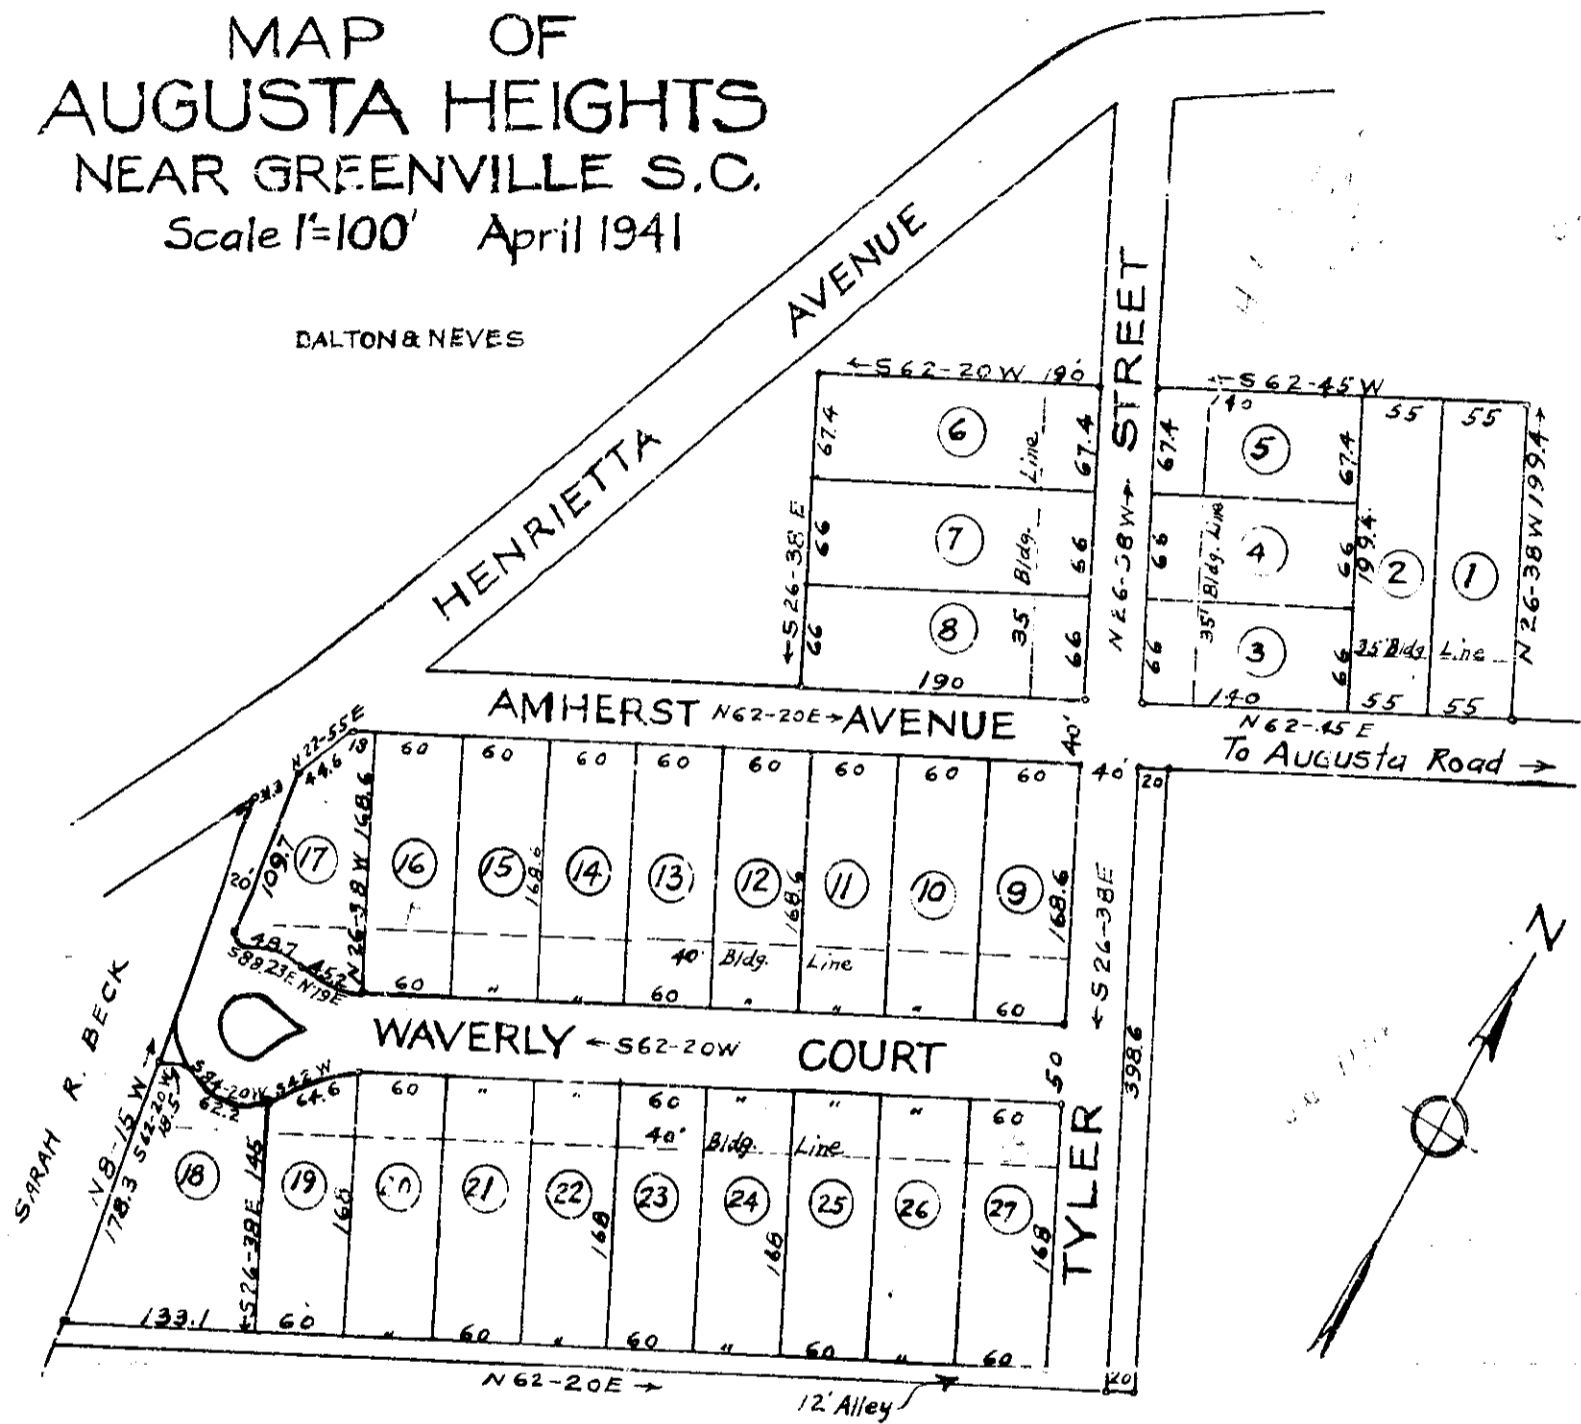

MAP OF AUGUSTA HEIGHTS NEAR GREENVILLE S.C. Scale 1"=100' April 1941

DALTON & NEVES

Iron Pins at all Corners.

Book 193-

Plat X 28 April 41
88
Mrs. Ellie Farnsworth #6524

For Building Restrictions See Deed Volume 231, Page 373.